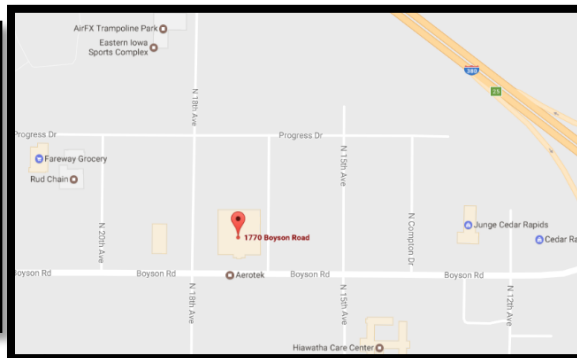

2018 STEM FESTIVAL

Tuesday, February 20
4:00 PM-7:00PM

HANDS-ON FUN FOR PRE-K TO GRADE 12 & THEIR FAMILIES
KIRKWOOD COMMUNITY COLLEGE'S
LINN COUNTY REGIONAL CENTER
1770 BOYSON RD HIAWATHA, IA 52233

Over 45 exhibitors, FIRST demonstrations, & Career Academies...

To pre-register or volunteer, please visit

<https://se.iowastem.org/linn-county-stem-festival>

Educational groups at least 20 miles from 1770 Boyson Rd. Hiawatha can apply for transportation reimbursement. This is a first-come, first-served basis, available through the registration link.